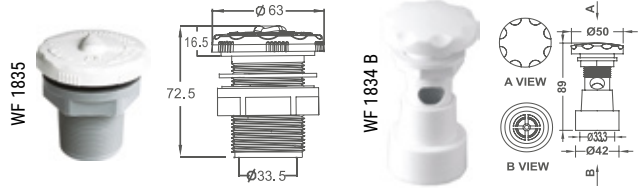

Hava Ayar Butonu Air Adjustment Button

KOD CODE	MODEL	FİYAT PRICE
43016123005	WF 1834 B	5.00 €
43016123001	WF 1835	6.00 €

Jakuzi jetlerine hava veren ve seviyesi ayarlanabilen butonlardır.
Air control buttons for jacuzzi jets, with adjustable flow.