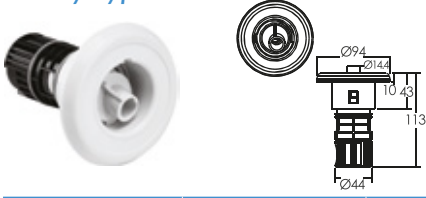

Döner Tip Jet Rotary Type Jet

KOD CODE	MODEL	FİYAT PRICE
43015123008	WF 0048	11 €