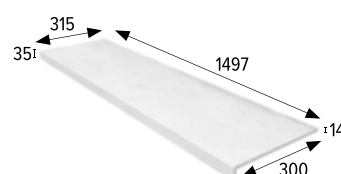

Straight stair-tread 150

Straight stair-tread 180

*Available on demand.

Urban, Tibet, Marble, Cronos, Ordesa, Petra, Rodeno