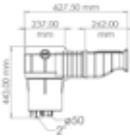

KOD CODE	BAĞLANTI CONNECTION	ŞEKİL TYPE	FİYAT PRICE
12515124001	50 mm	İnce Ağız Mirror Skimmer	455 €

Skimmer Skimmers

Liner & Beton Havuzlar
For Liner & Concrete Pools

Üretim Yeri / Manufacturing Location
Türkiye'de Üretilmiştir / Made in Turkey
Marka / Brand
Neta Havuz Ürünü / Neta Pool Product

Waterfun skimmer sepet ölçüsü:
Çap: 15,5 cm
En: 9,8 cm
Boy: 8,8 cm

Waterfun skimmer basket dimensions:
Dia: 15,5 cm
Length: 9,8 cm
Width: 8,8 cm