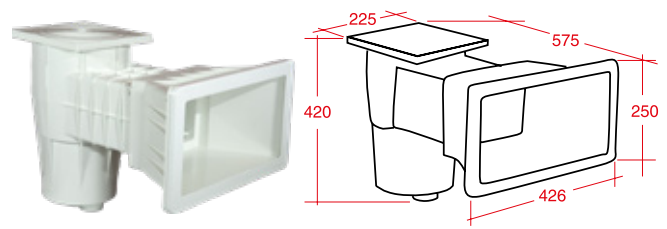

SKAL.C Model

Flanş ve contalar ürün içerisinde
Flange & gasket for liner pools included in the box

KOD CODE	MODEL MODEL	BAĞLANTI CONNECTION	ŞEKİL TYPE	FİYAT PRICE
12515113003	SKSL.C	50 mm	Standart	105 €

KOD CODE	MODEL MODEL	BAĞLANTI CONNECTION	ŞEKİL TYPE	FİYAT PRICE
12515113004	SKAL.C	50 mm	Geniş Wide	175 €