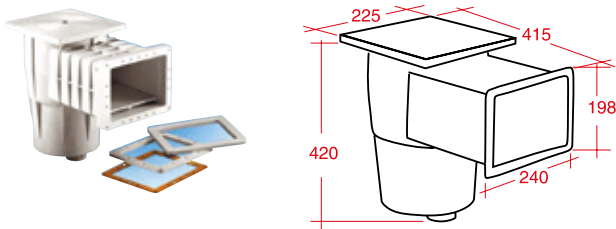

### Kripsol skimmer basket dimensions:

Dia: 19,2 cm  
Length: 13,7 cm  
Width: 12,5 cm

## Beton Havuzlar Concrete Pools

SKSL.C Model

SKA.C Model

KOD CODE	MODEL MODEL	BAĞLANTI CONNECTION	ŞEKİL TYPE	FİYAT PRICE
12515113001	SKSL.C	50 mm	Standart	72 €

KOD CODE	MODEL MODEL	BAĞLANTI CONNECTION	ŞEKİL TYPE	FİYAT PRICE
12515113002	SKA.C	50 mm	Geniş Wide	105 €

## Liner Havuzlar Liner Pools

SKSL.C Model

SKAL.C Model

Flanş ve contalar ürün içerisinde  
Flange & gasket for liner pools included in the box

KOD CODE	MODEL MODEL	BAĞLANTI CONNECTION	ŞEKİL TYPE	FİYAT PRICE
12515113003	SKSL.C	50 mm	Standart	105 €