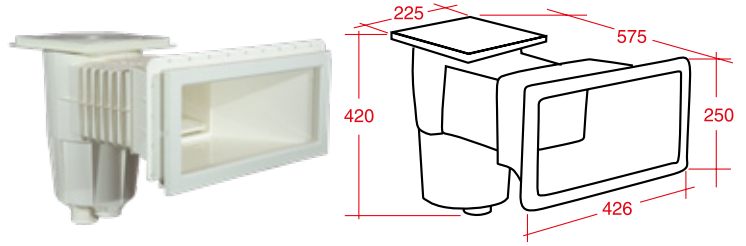

SKA.C Model

KOD CODE	MODEL MODEL	BAĞLANTI CONNECTION	ŞEKİL TYPE	FİYAT PRICE
12515113001	SKSL.C	50 mm	Standart	72 €

KOD CODE	MODEL MODEL	BAĞLANTI CONNECTION	ŞEKİL TYPE	FİYAT PRICE
12515113002	SKA.C	50 mm	Geniş Wide	105 €