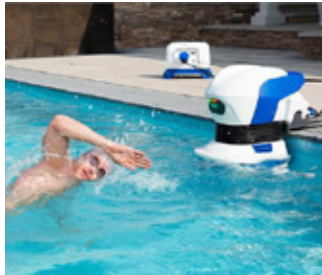

Night Use

» Equipped with an LED light for nighttime exercise, ensuring safe and enjoyable workouts at any hour.

Montajını izlemek için QR kodu okutun.

Scan the QR code to watch the installation.

Nasıl çalışır izlemek için QR kodu okutun.

Scan the QR code to watch how to work.