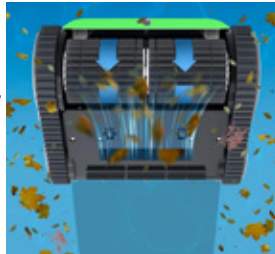

Design & Compatibility

- » Cordless design
- » Suitable for reinforced concrete, liner, and fiberglass pools
- » Ideal for both above-ground and in-ground pools

Performance

- » Fully charges in 4 hours, operates for 110 minutes
- » Cleans pools up to 120 m²
- » Effectively cleans pool floor and walls with strong suction power
- » Smart path planning and scanning algorithm for efficient coverage

Filtration

- » 4,5-liter filter capacity
- » 180-micron filtration density
- » Captures fine dust, dirt, debris, and algae effectively

Ease of Use

- » Automatically parks at the pool wall before battery runs out for easy removal

1 Geniş Emiş Kapısı

Geniş emiş kapısı sayesinde yaprak, kum ve iri kirleri kolayca toplar.

1 Wide Suction Door

The wide suction port easily collects leaves, sand, and larger debris.

Performans videosu için QR kodu okutun.